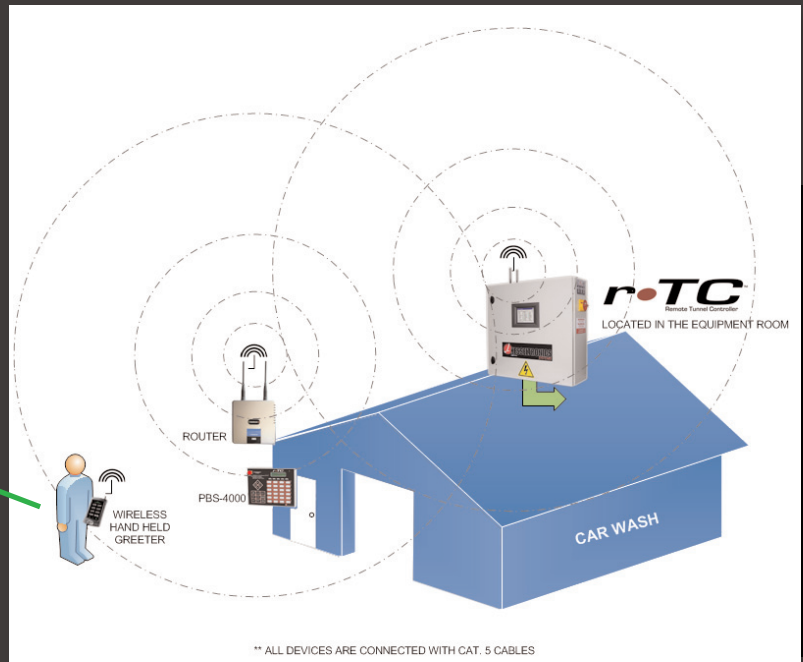

h•G•S™

HANDHELD GREETER SYSTEM

- Sell and Program the r•TC from a Handheld Touchscreen Greeter
- Print Client Receipts & Shift Reports with the Blue Tooth Printer
- Control Conveyor & Roller Up
- Manage Fleet Accounts and VIP Cards (optional)
- Retro Fit to any Existing Tunnel Controller
- Create Customer Loyalty Program with Client Cards

WELCOME SCREEN