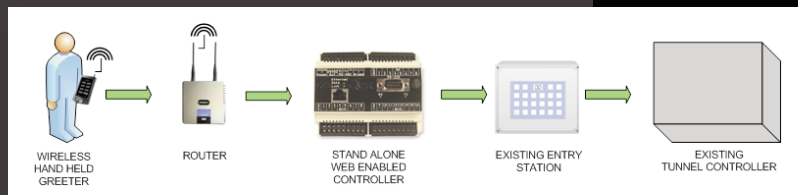

TYPICAL APPLICATION

CLIENT CARDS