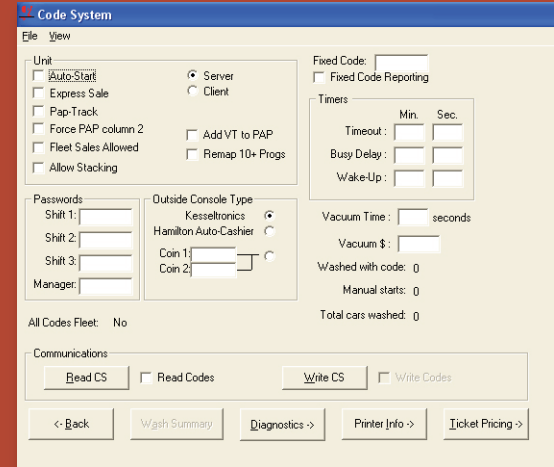

# BASIC CODE SYSTEM

- Windows Interface
- Interfaces to any Carwash (Tunnel or Gantry) on the Market
- Interfaces to any Gas Pump (Pay at the Pump)
- 3 Shift Tracking (i.e. Morning, Afternoon, Evening)
- Daily Total Reporting with 1 Year History
- Issues up to 100,00 Different Codes
- Detailed Code History for Security
- Fleet Wash Capability (Codes are Valid for Repeat Use)
- Remote Activation for Carwash (Verify Code and Start)
- Code Cancelling Carwash Auditing
- Issue Code with up to 2 Discount Levels
- Capable of Issuing Rain Check Washes
- Up to 2 Levels of Tax and 2 Discount Levels
- Ticket Validation Time (1 to 99 Days)
- Enable / Disable stacking
- Has Fixed Code Capability

Windows Interface